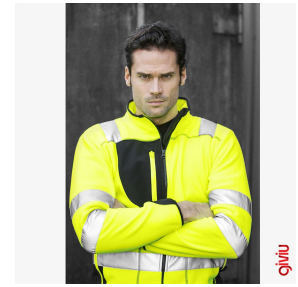

**High-Visibility Custom Design Thermal Fleece GPM-019**

Kod: GPM-019

**Multi-Zipper Utility Technical Fleece Jacket GPM-020**

Kod: GPM-020

**Sportive Fit Performance Technical Fleece GPM-021**

Kod: GPM-021