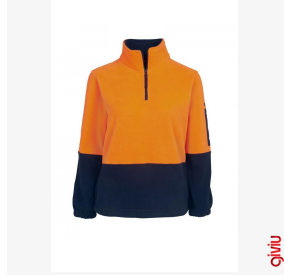

# POLAR MONT

2026 Product Catalog

[www.giviu.com.tr](http://www.giviu.com.tr)

0216 519 06 00

**Fleece Jackets & Winter Coats**

**Zippered Heavy-Duty Fleece Jacket  
GPM-004**  
Kod: GPM-004

**Two-Tone Thermal Fleece Jacket  
GPM-005**  
Kod: GPM-005

**Solid Color Reflective Safety  
Fleece GPM-002**  
Kod: GPM-002

**High-Visibility Reflective Fleece  
Jacket GPM-003**  
Kod: GPM-003

**Two-Tone Thermal Fleece Jacket  
GPM-001**  
Kod: GPM-001

**Ultra-Soft Premium Fleece  
Jacket GPM-012**  
Kod: GPM-012