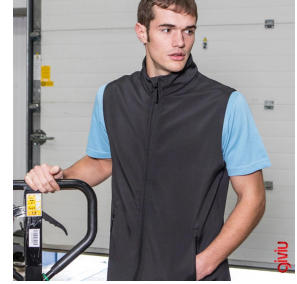

giviu

**Elite Series Technical Softshell
Gilet SFTY-010**

Kod: SFTY-010