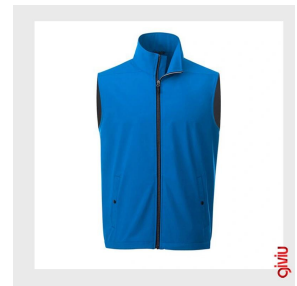

giviu

**SFTY-014 Professional Weather-
Shield Softshell Gilet**

Kod: SFTY-014