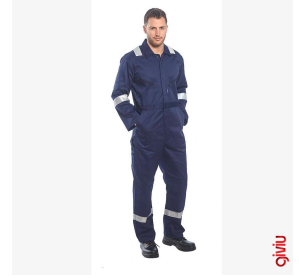

İŞ TULUMLARI

2026 Product Catalog

www.giviu.com.tr

0216 519 06 00

Work Coveralls & Overalls

**Full Coverage Industrial Coverall
GT-001**
Kod: GT-001

**Cotton-Rich Industrial Work
Coverall GT-002**
Kod: GT-002

**Heavy-Duty Professional Work
Coverall GT-003**
Kod: GT-003

**Zipped Utility Pocket Coverall
GT-004**
Kod: GT-004

**Hygienic Food Industry Coverall
GT-005**
Kod: GT-005

**Madrid Industrial Work Coverall
GT-006**
Kod: GT-006

**Sevilla Industrial Technical Work
Coverall GT-007**
Kod: GT-007

**16/12 Trousers Jacket Set
Summer Work Clothes**
Kod: GT-008

**16/12 Gabardine Full-Length
Worker Coverall**
Kod: gt-009

**Gabardine Medical Waste
Protective Coverall**