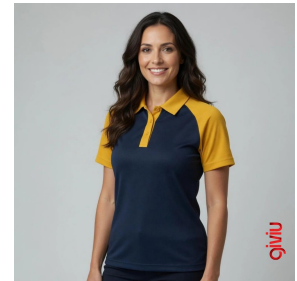

**Side-Detail Technical Crew Neck
Top GTS-013**

Kod: GTS-013

giviu

**Raglan Sleeve Performance Polo
Shirt GTS-027**

Kod: GTS-027