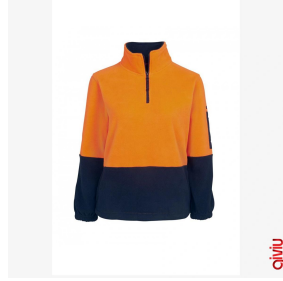

**Two-Tone Thermal Fleece Jacket
GPM-005**

Kod: GPM-005