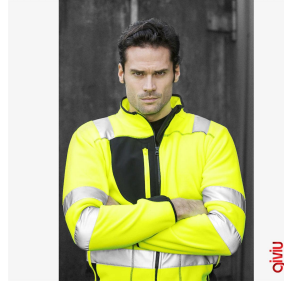

High-Visibility Custom Design Thermal Fleece GPM-019

Kod: GPM-019