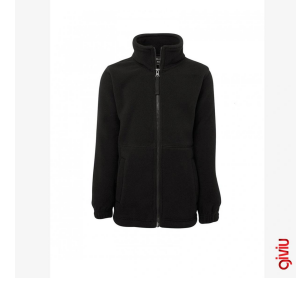

Kod: GPM-005

**Zipped Heavy-Duty Fleece Jacket  
GPM-004**

Kod: GPM-004

**UrbanPeak Technical Softshell  
Jacket GSM-011**

Kod: GSM-011

**Two-Tone Thermal Fleece Jacket  
GPM-001**

Kod: GPM-001

**SniezkaStorm Storm-Proof  
Softshell Jacket GSM-010**