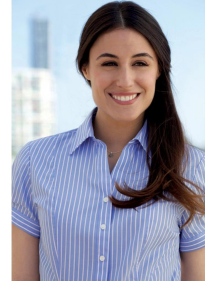

Kod: GOM-018

giviu

**Double Pocket Performance Sport Shirt GOM-019**

Kod: GOM-019

giviu

**Classic Striped Professional Shirt GOM-020**

Kod: GOM-020

giviu