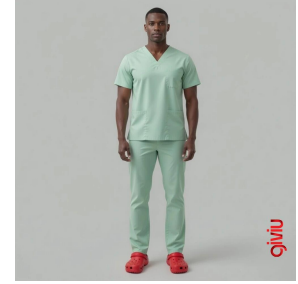

Men's Scrubs Set - Petrol Blue
Kod: G-SCR-009

Men's Scrubs Set - Khaki
Kod: G-SCR-010

Men's Scrubs Set - Hunter Green
Kod: G-SCR-011

Men's Scrubs Set - Mint Green
Kod: G-SCR-012

Women's Scrubs Set - White
Kod: G-SCR-016